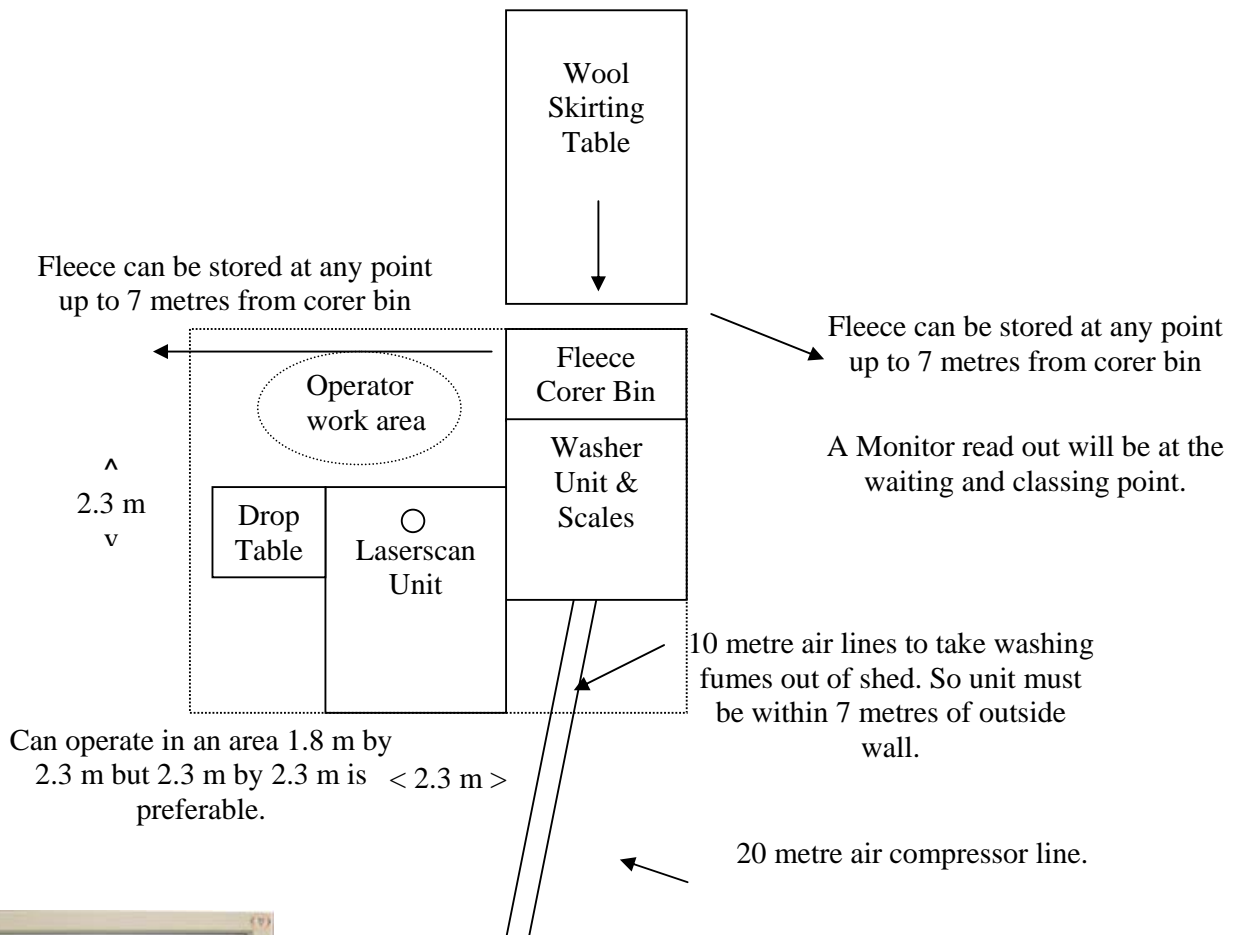

WOOL & EMD SCANNING

Your Success is our Business

BASIC LASERSCAN FLEECESCAN SETUP

(This will vary from shed to shed)

CONTACT:

Ian & Ann-Marie Bradtke
 PMB 15 PETERBOROUGH S.A. 5422
 Ph/Fax 08 86652011 Mob 0407729341
 Email: ian@lazerline.com.au
 Web: www.lazerline.com.au